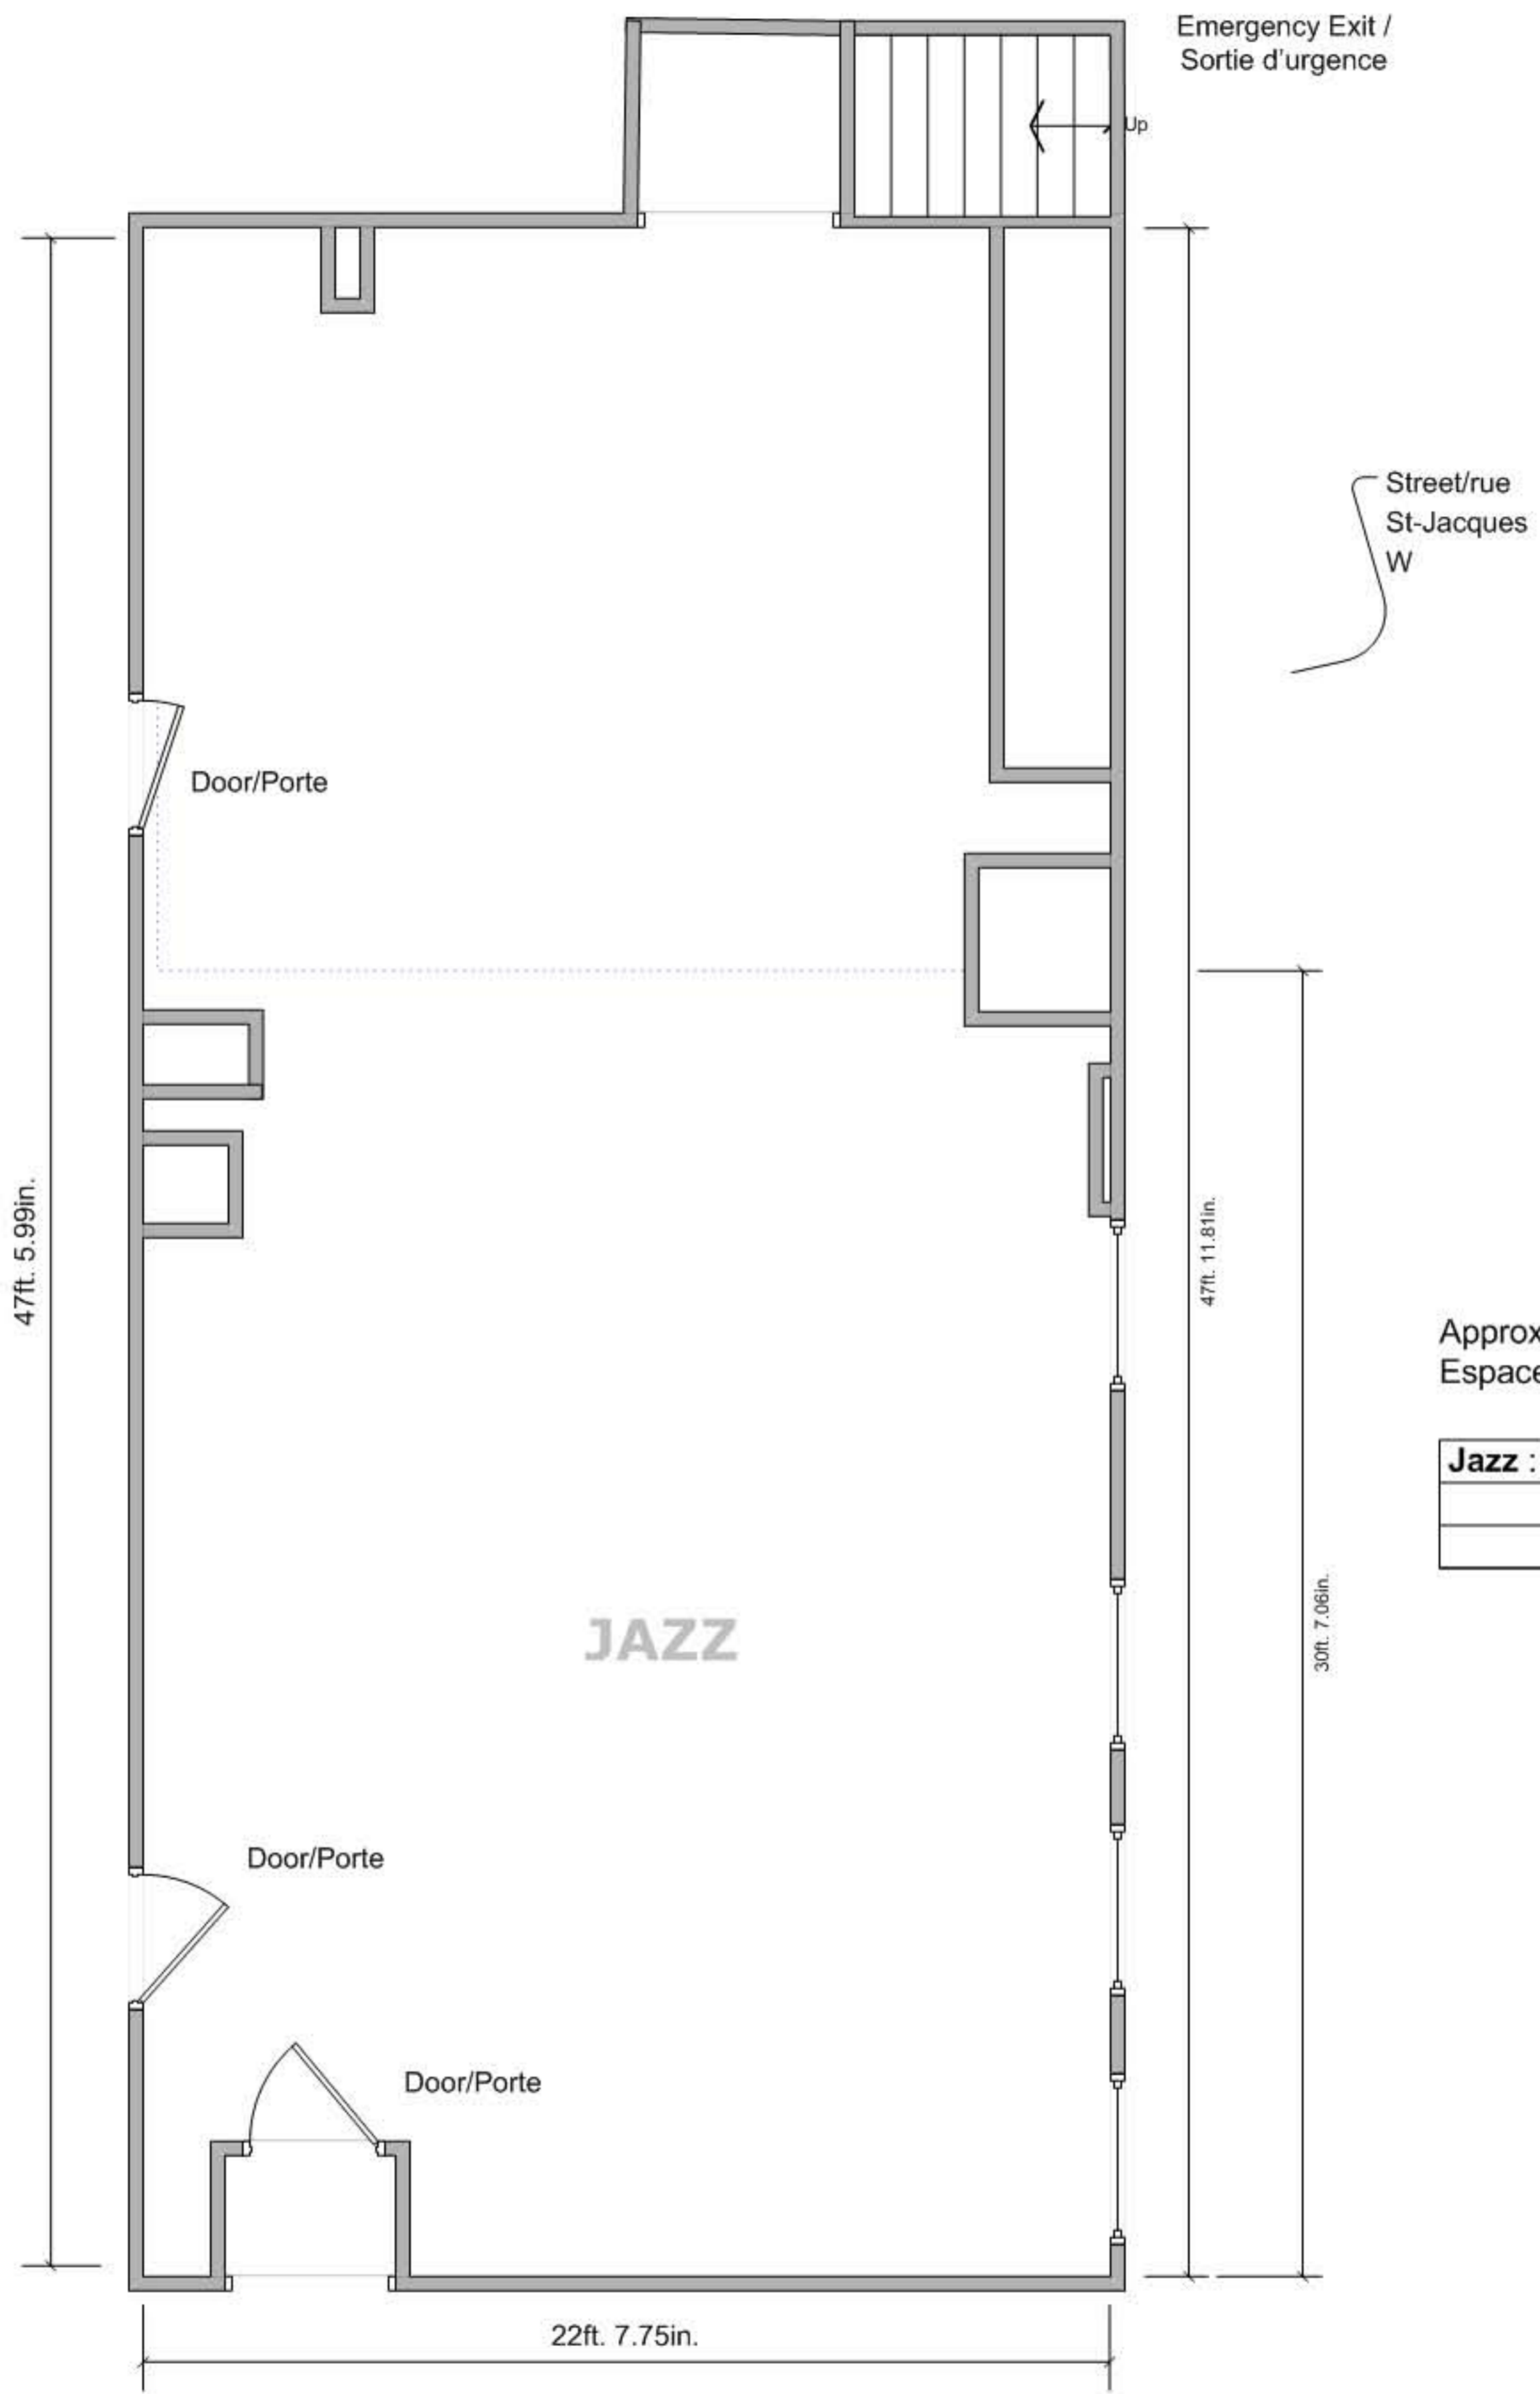

Hotel Place D'Armes – Salon Jazz Information/Informations

Approx. Usable Space
Espace utilisable approx.

Jazz : 968 sq. ft./ pi2