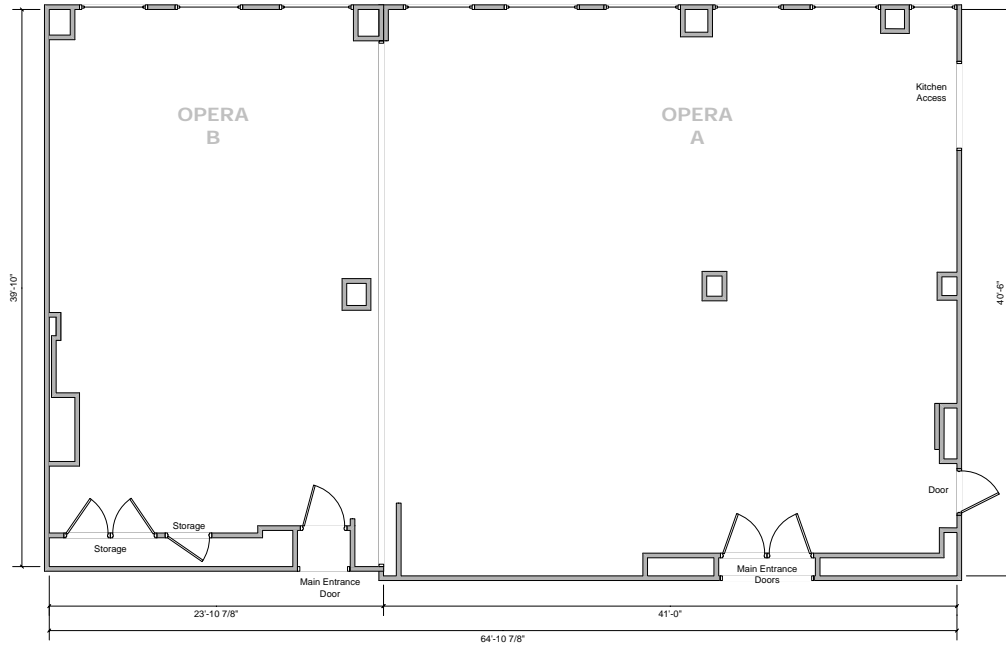

Bosa Nova A: 960 sq. ft./ pi2
Bosa Nova B: 585 sq. ft./ pi2
Bosa Nova AB: 1545 sq. ft./ pi2

Hotel Place D'Armes – Salon Fortifications Information/Informations

Rue
St-Jacques

Approx. Usable Space
Espace utilisable approx.

Fortifications: 483 sq. ft./
pi2

Scale: 1/48 : 1

0 ft. 2 ft. 4.8 in. 4 ft. 8 ft.

Hotel Place D'Armes – Salon Notre-Dame

Approx. Usable Space
Espace utilisable approx.

Fortifications: 525 sq. ft./

pi2

PSAV
PRESENTATION SERVICES

Scale: 1/48 : 1

0 ft. 2 ft. 4.8 in. 4 ft. 8 ft.

Hotel Place D'Armes – Salon Opera A/B

Scale: 1/48 = 1
0' 10' 20' 30' 40'

Hotel Place D'Armes – Salon Jazz Information/Informations

Approx. Usable Space
Espace utilisable approx.

Jazz : 968 sq. ft./ pi2

Hotel Place D'Armes – Salon St-Jacques Information/Informations

Hotel Place D'Armes – Salon Tango Information / Informations