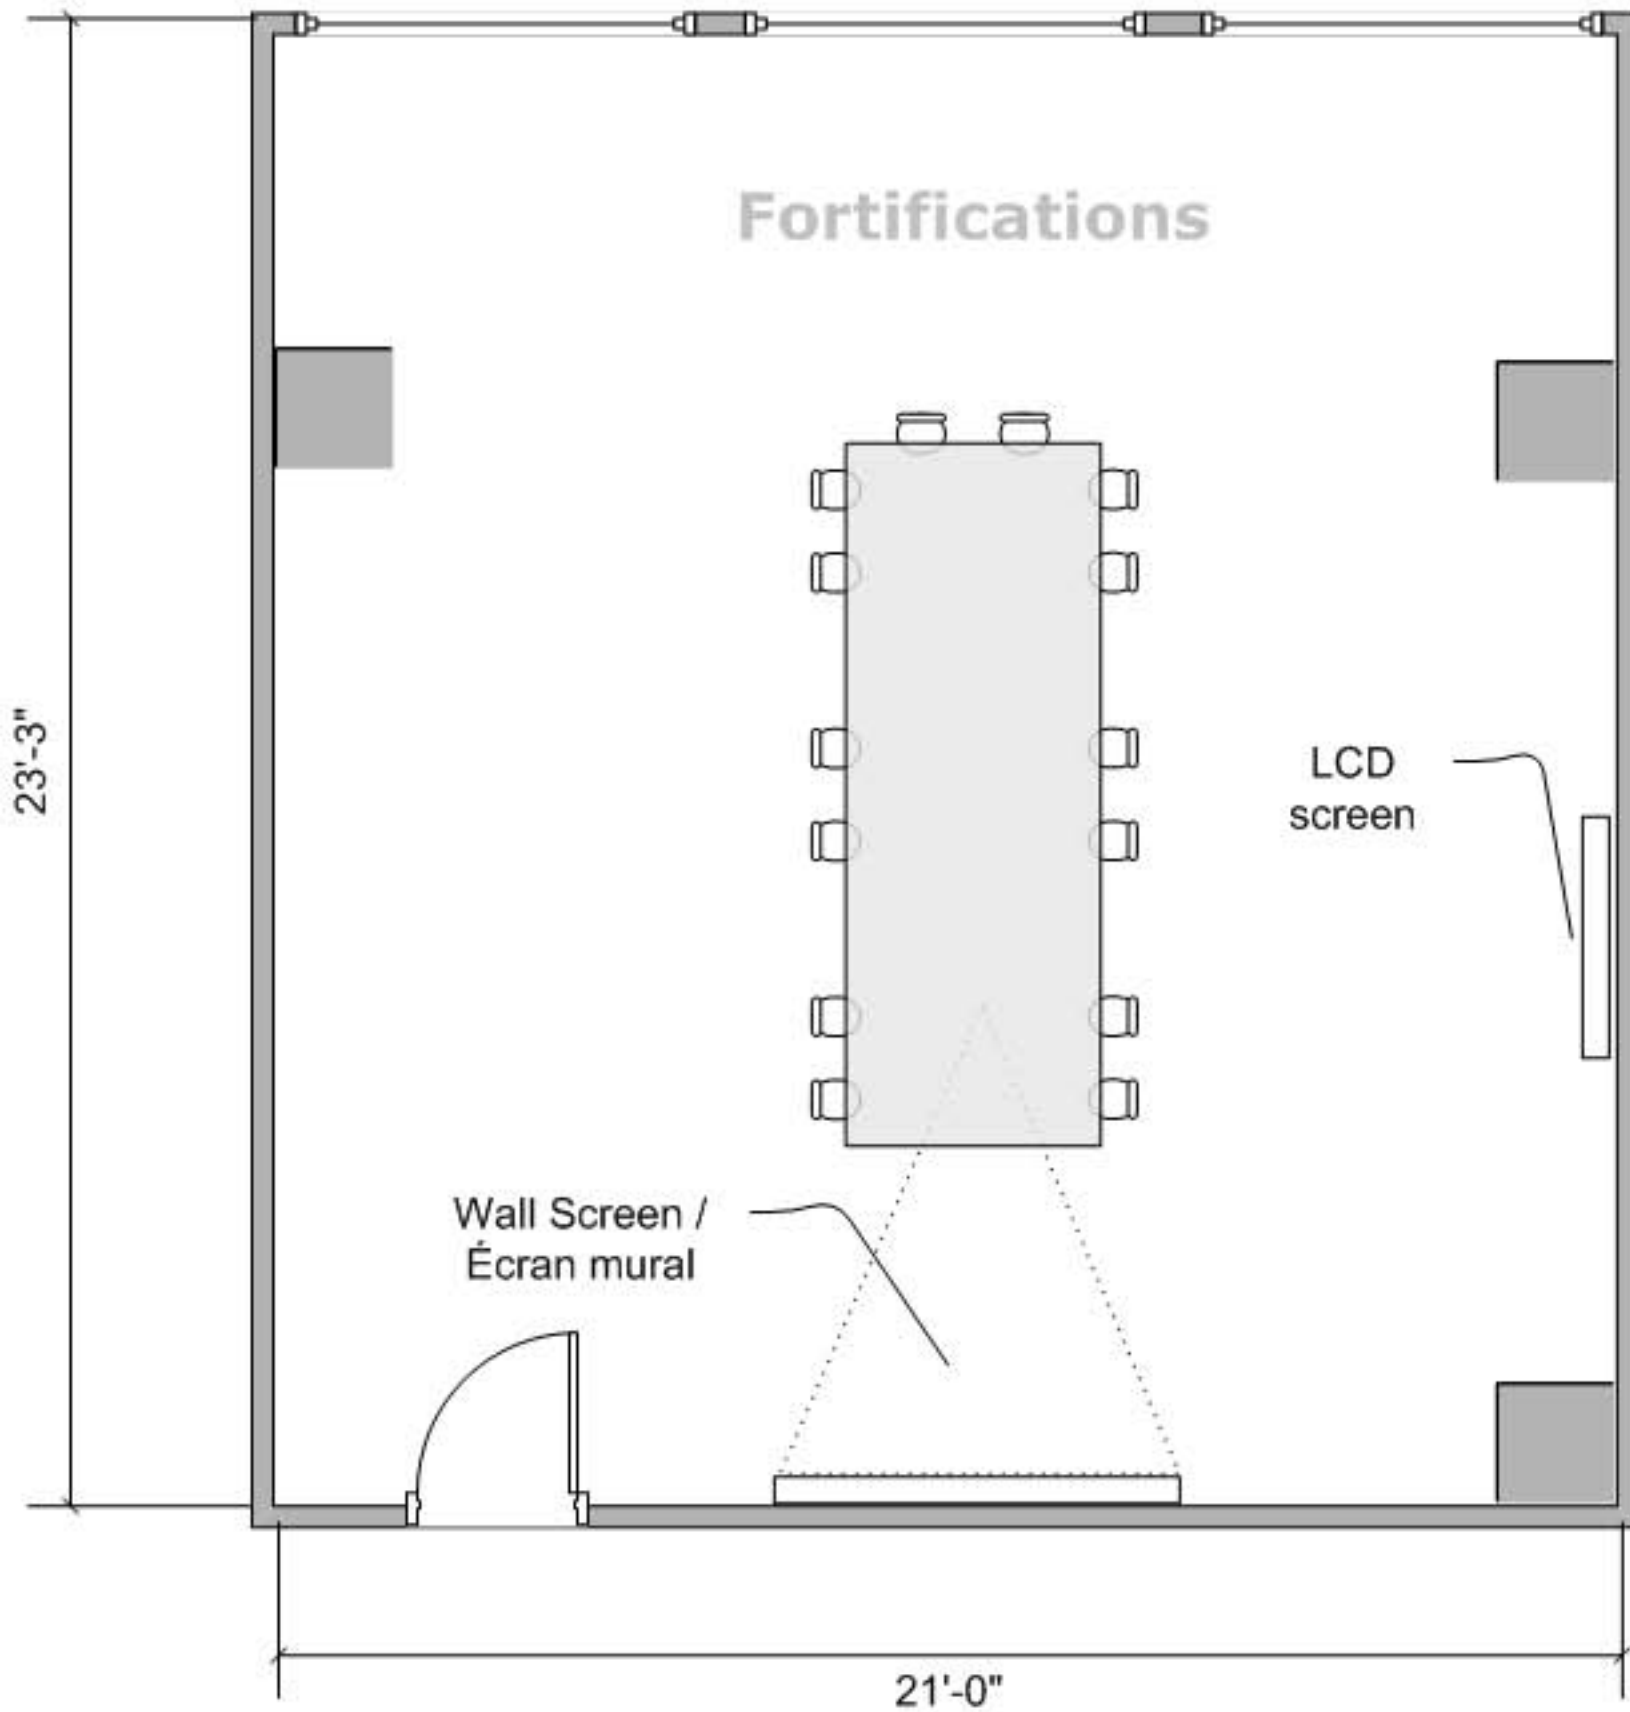

Bosa Nova A: 960 sq. ft./ pi2
Bosa Nova B: 585 sq. ft./ pi2
Bosa Nova AB: 1545 sq. ft./ pi2

Hotel Place D'Armes – Salon Fortifications Information/Informations

Rue
St-Jacques

Approx. Usable Space
Espace utilisable approx.

Fortifications: 483 sq. ft./
pi2

Scale: 1/48 : 1

0 ft. 2 ft. 4.8 in. 4 ft. 8 ft.

Hotel Place D'Armes – Salon Notre-Dame

Approx. Usable Space
Espace utilisable approx.

Fortifications: 525 sq. ft./

pi2

PSAV
PRESENTATION SERVICES

Scale: 1/48 : 1

0 ft. 2 ft. 4.8 in. 4 ft. 8 ft.

Hotel Place D'Armes – Salon Opera A/B

Scale: 1/48 = 1
0' 10' 20' 30' 40'

Hotel Place D'Armes – Salon Jazz Information/Informations

Approx. Usable Space
Espace utilisable approx.

Jazz : 968 sq. ft./ pi2

Hotel Place D'Armes – Salon St-Jacques Information/Informations

Hotel Place D'Armes – Salon Tango Information / Informations