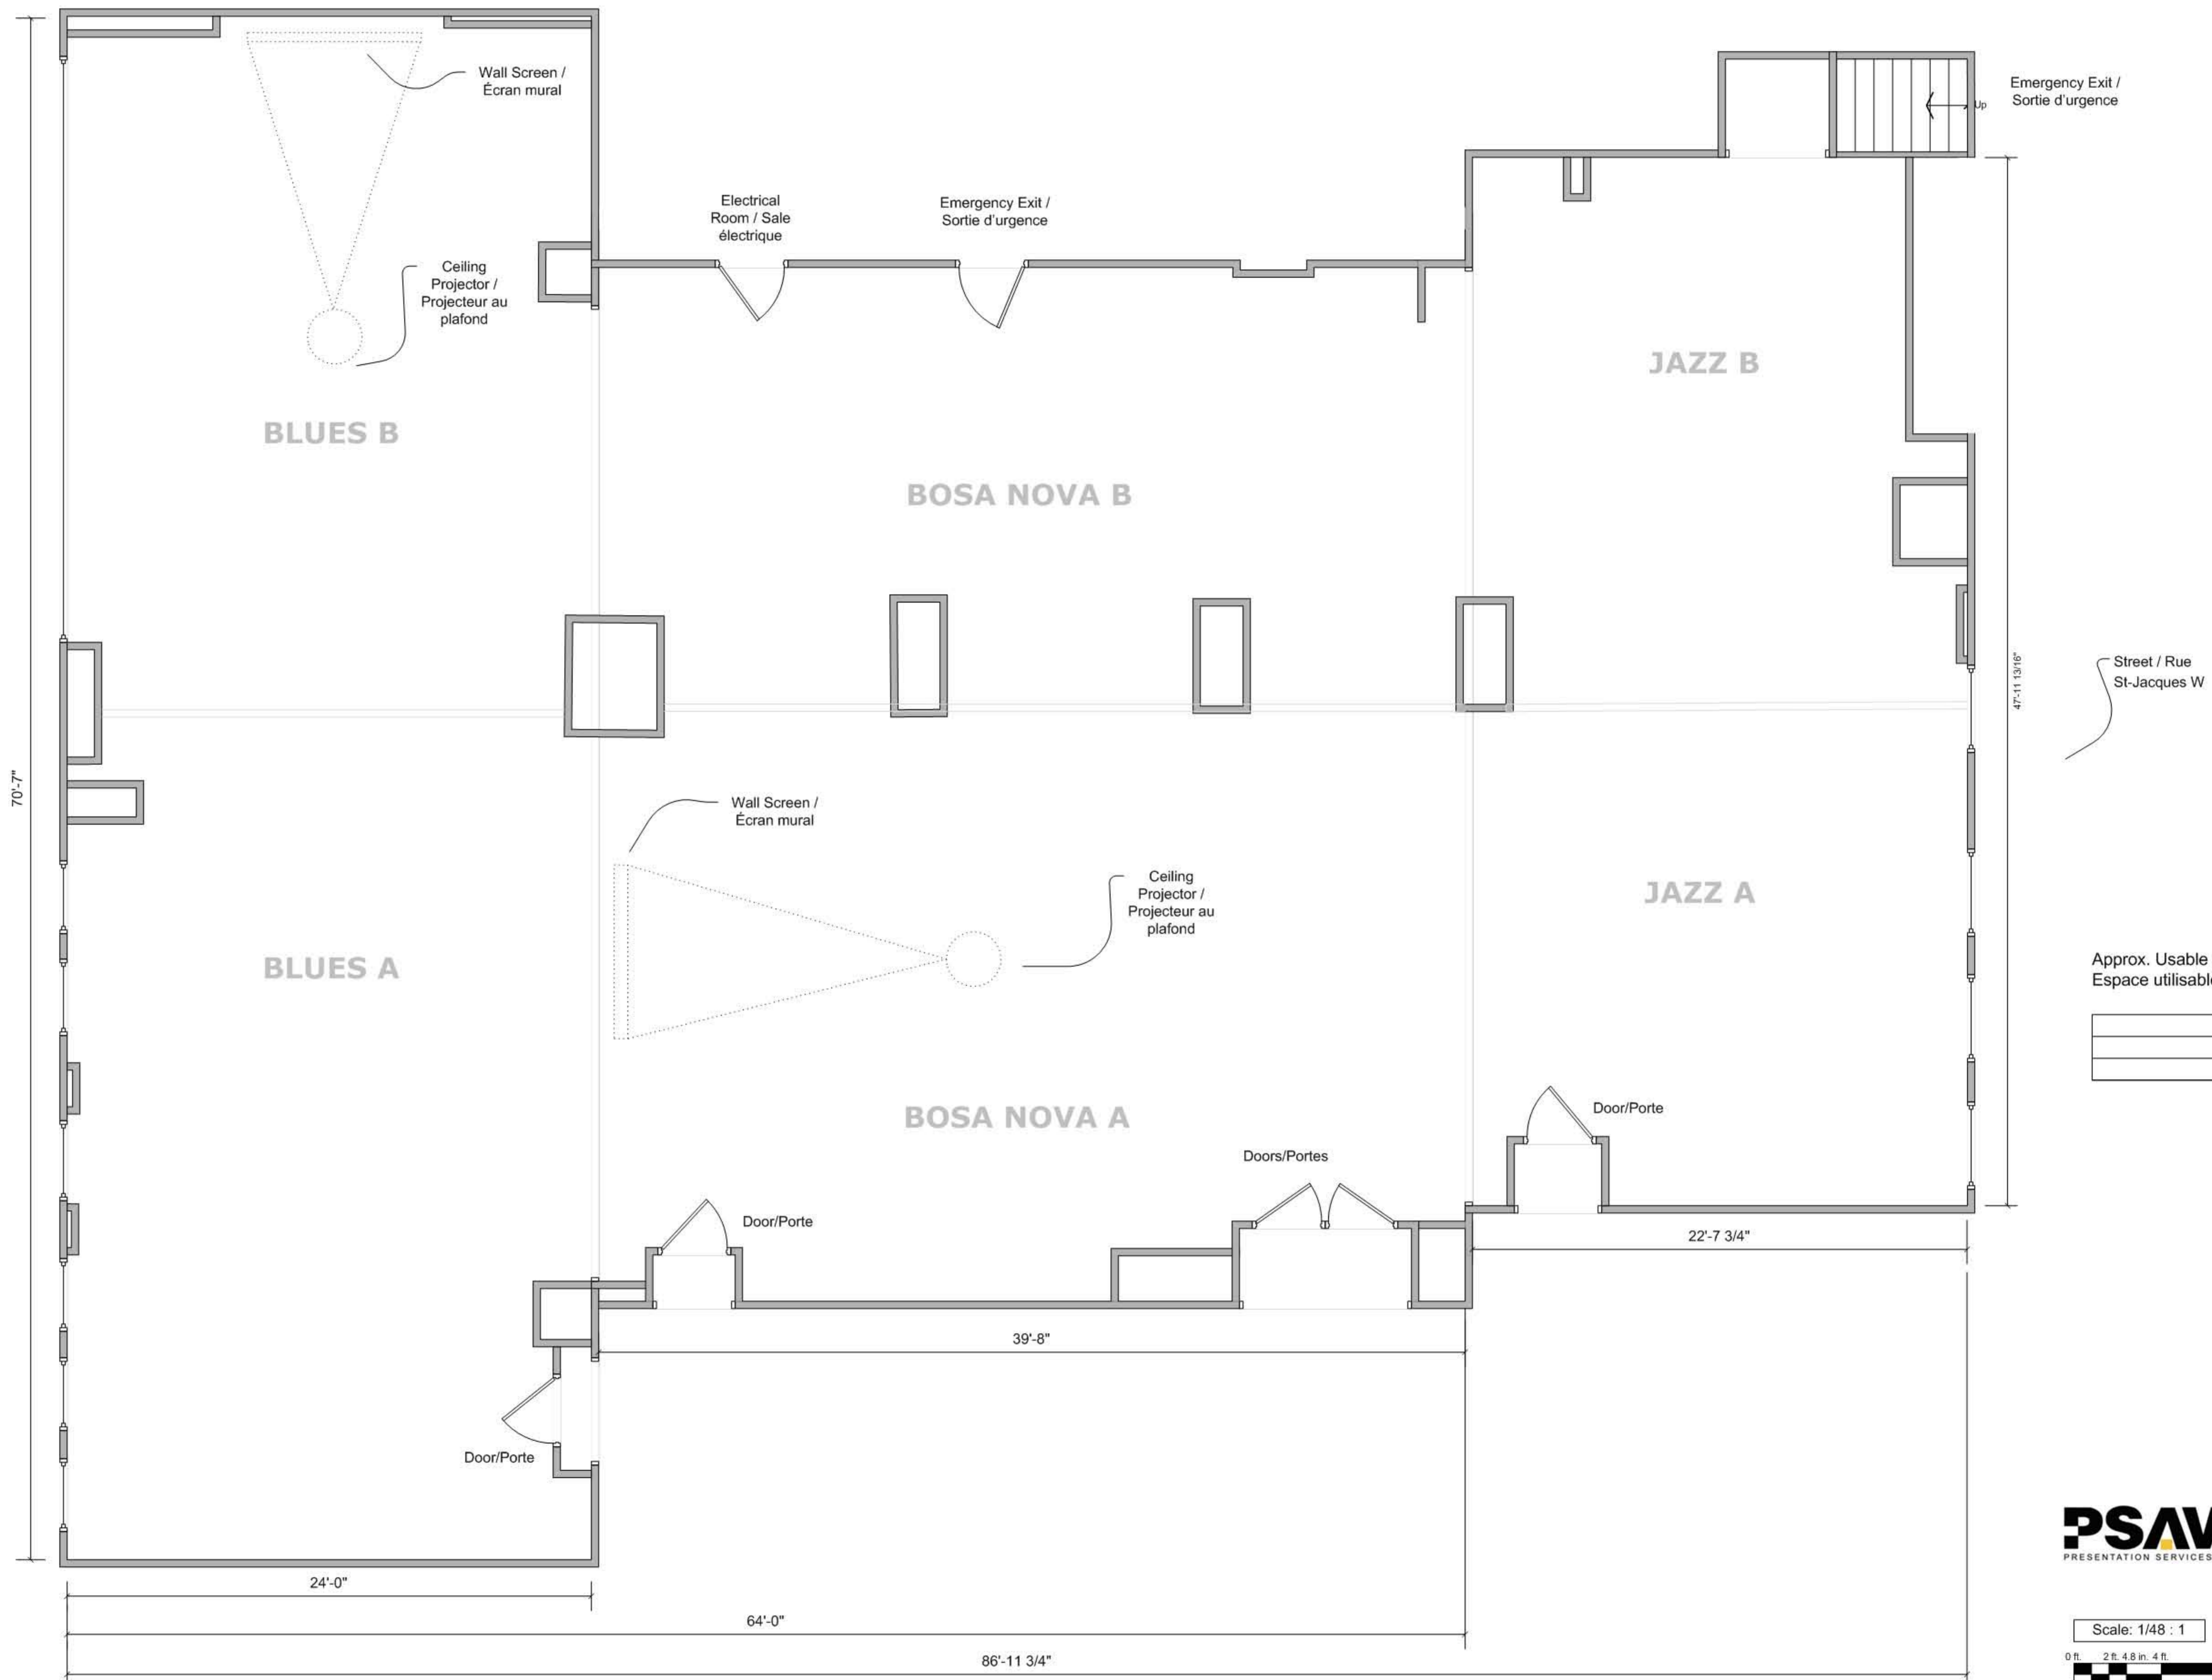

Hotel Place D'Armes – Salon Blues, Bosa Nova, Jazz
Information/Informations

Hotel Place D'Armes – Salon Blues Information/Informations

Hotel Place D'Armes – Salon Bosa Nova Information/Informations

Approx. Usable Space
Espace utilisable approx.

Bosa Nova A: 960 sq. ft./ pi2
Bosa Nova B: 585 sq. ft./ pi2
Bosa Nova AB: 1545 sq. ft./ pi2

Hotel Place D'Armes – Salon Fortifications Information/Informations

Rue
St-Jacques

Approx. Usable Space
Espace utilisable approx.

Fortifications: 483 sq. ft./
pi2

Scale: 1/48 : 1

0 ft. 2 ft. 4.8 in. 4 ft. 8 ft.

Hotel Place D'Armes – Salon Notre-Dame

Approx. Usable Space
Espace utilisable approx.

Fortifications: 525 sq. ft./

pi2

PSAV
PRESENTATION SERVICES

Scale: 1/48 : 1

0 ft. 2 ft. 4.8 in. 4 ft. 8 ft.

Hotel Place D'Armes – Salon Opera A/B

Scale: 1/48 = 1
0' 10' 20' 30' 40'

Hotel Place D'Armes – Salon Jazz Information/Informations

Approx. Usable Space
Espace utilisable approx.