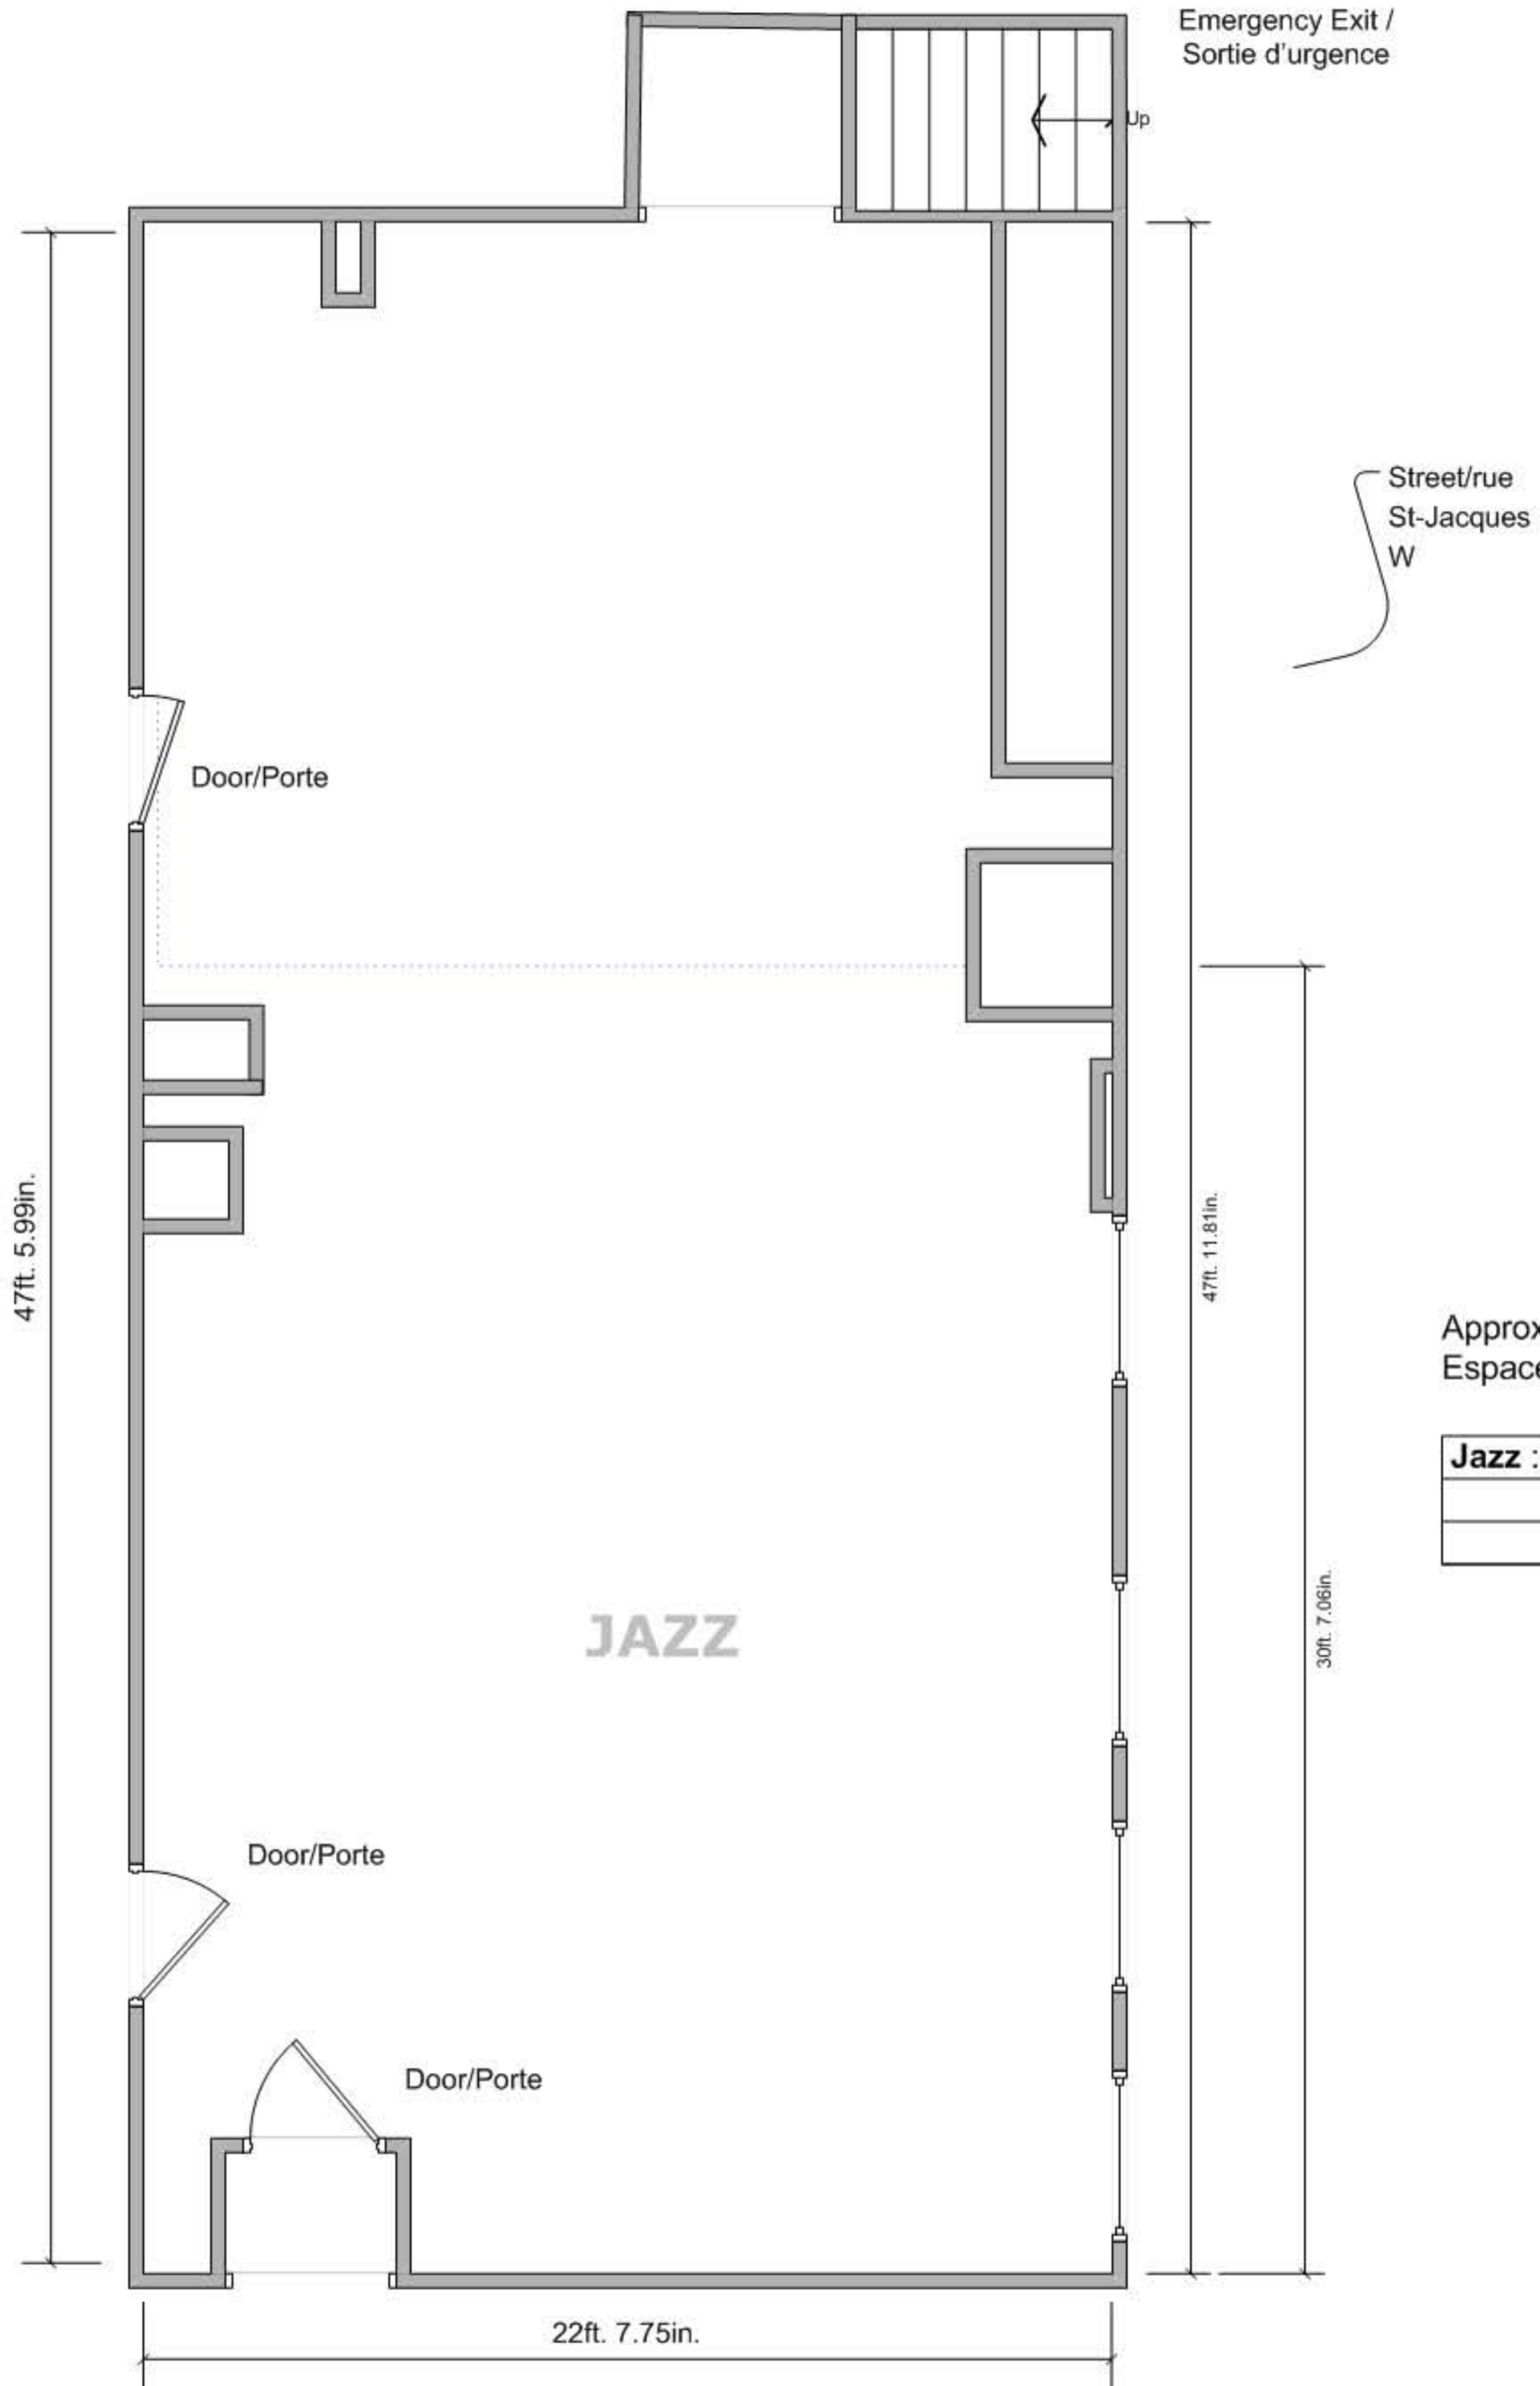

Bosa Nova A: 960 sq. ft./ pi2
Bosa Nova B: 585 sq. ft./ pi2
Bosa Nova AB: 1545 sq. ft./ pi2

Hotel Place D'Armes – Salon Fortifications Information/Informations

Rue
St-Jacques

Approx. Usable Space
Espace utilisable approx.

Fortifications: 483 sq. ft./
pi2

Scale: 1/48 : 1

0 ft. 2 ft. 4.8 in. 4 ft. 8 ft.

Hotel Place D'Armes – Salon Notre-Dame

Approx. Usable Space
Espace utilisable approx.

Fortifications: 525 sq. ft./

pi2

PSAV
PRESENTATION SERVICES

Scale: 1/48 : 1

0 ft. 2 ft. 4.8 in. 4 ft. 8 ft.

Hotel Place D'Armes – Salon Opera A/B

Scale: 1/48 = 1
0' 10' 20' 30' 40'

Hotel Place D'Armes – Salon Jazz Information/Informations

Approx. Usable Space
Espace utilisable approx.

Jazz : 968 sq. ft./ pi2

Hotel Place D'Armes – Salon St-Jacques Information/Informations

Hotel Place D'Armes – Salon Tango Information / Informations