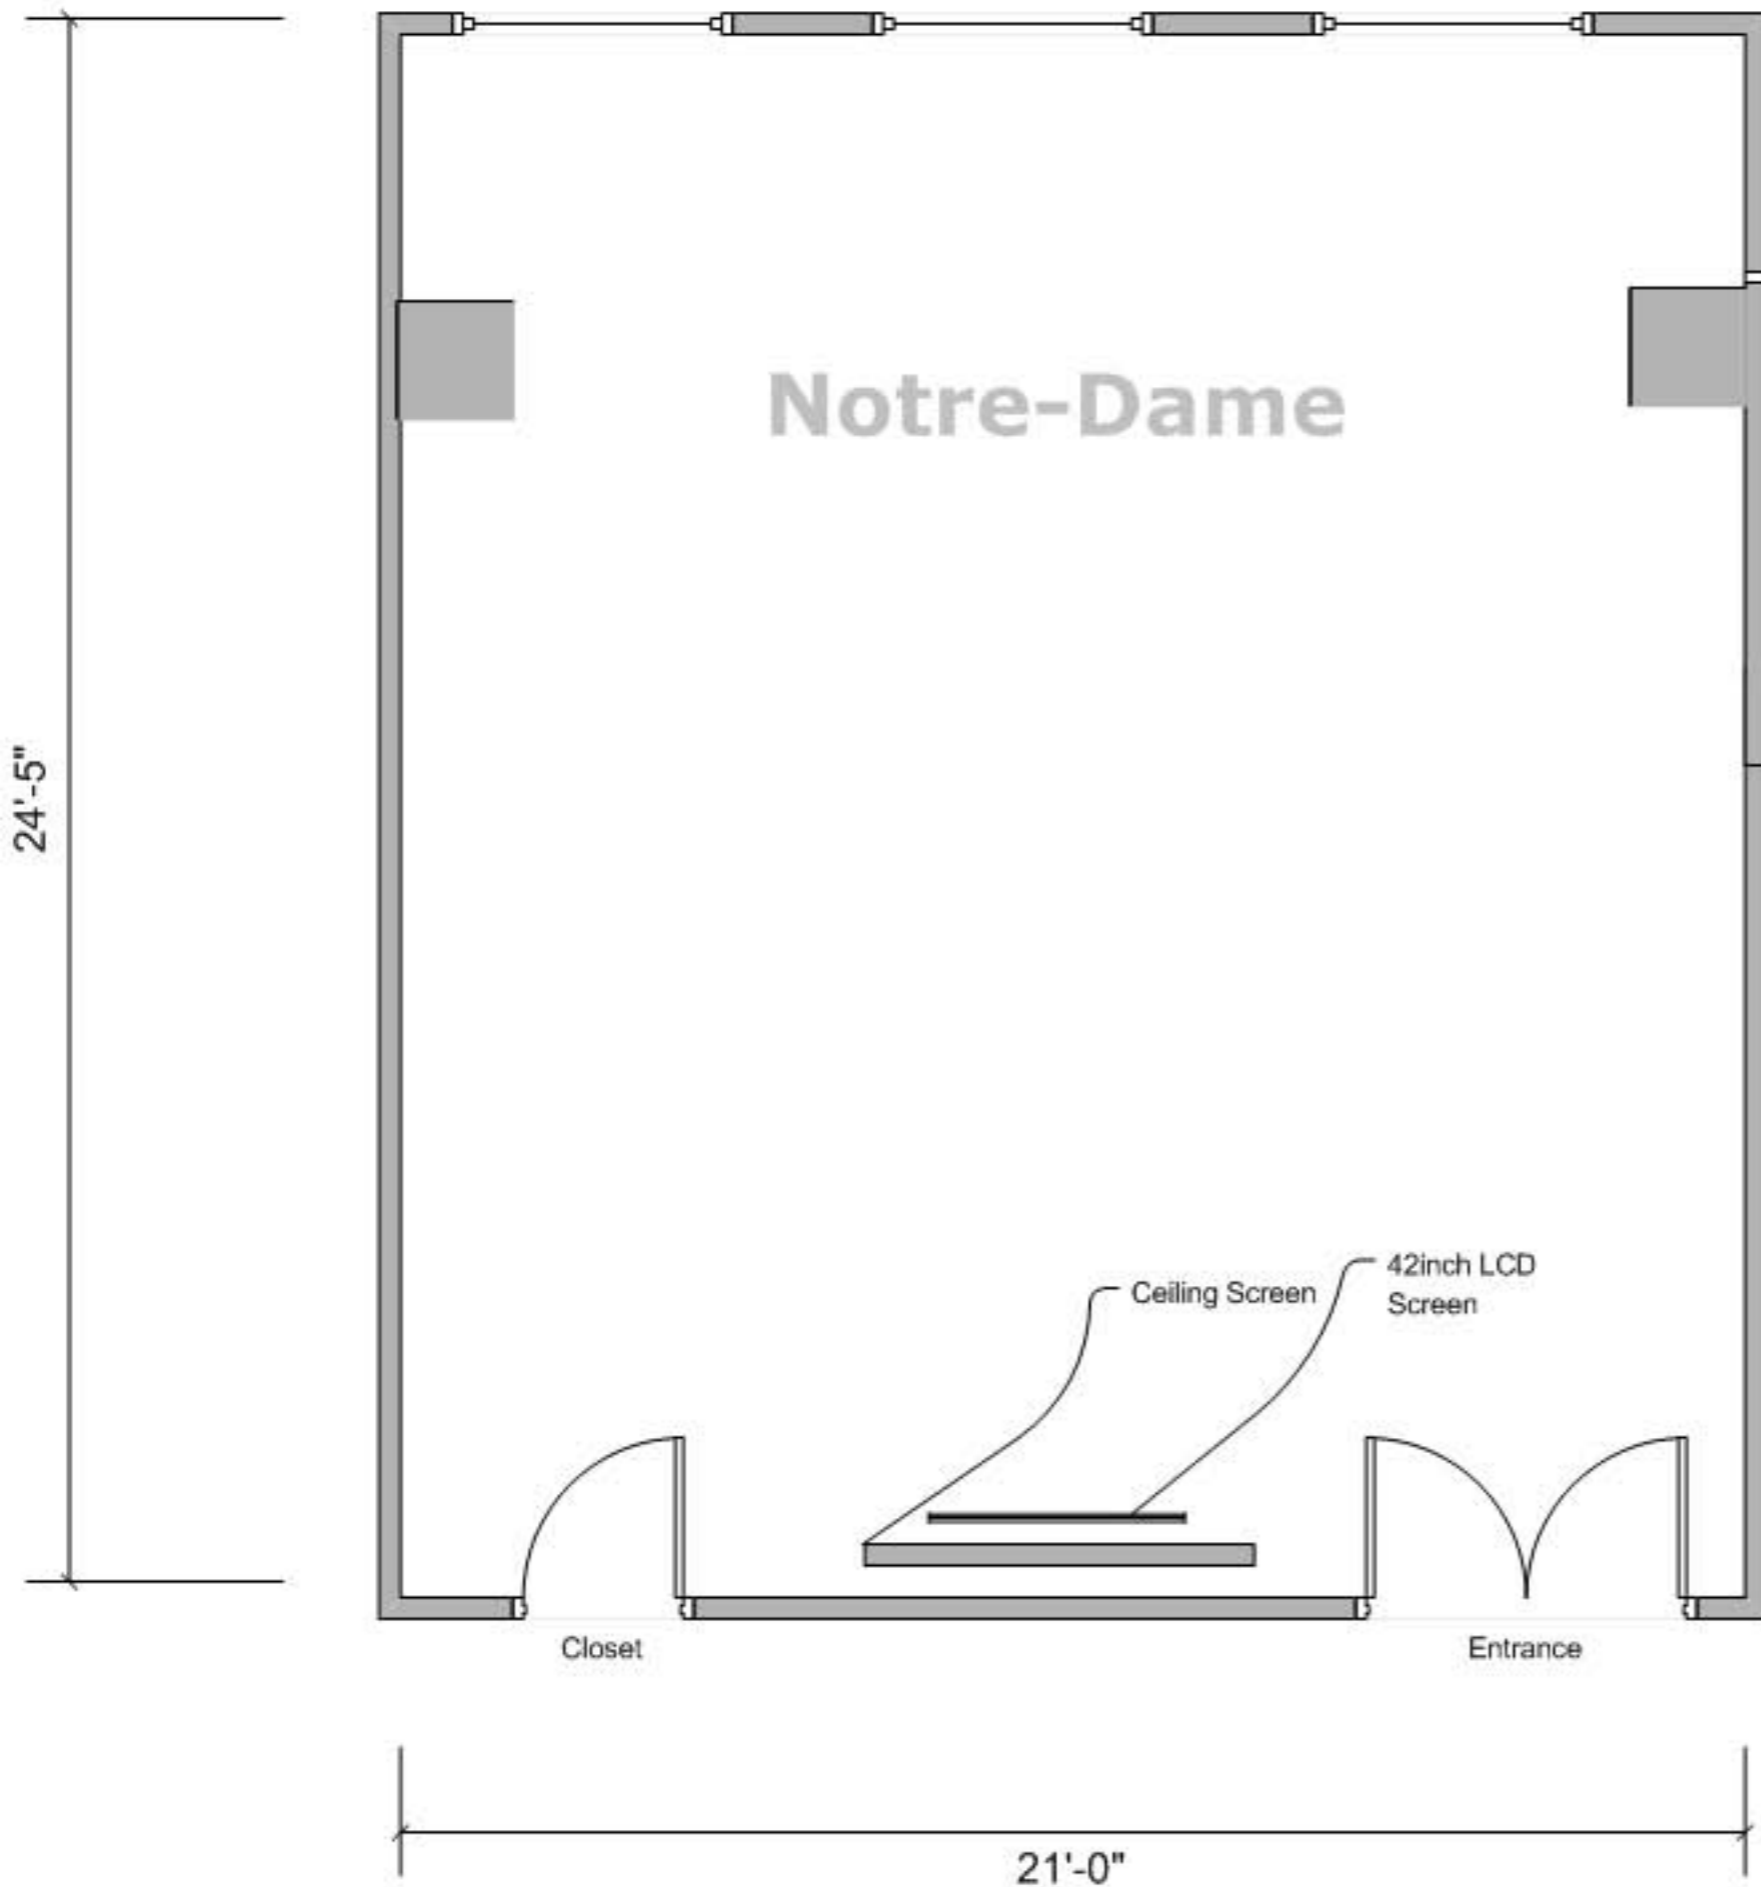

Bosa Nova A: 960 sq. ft./ pi2
Bosa Nova B: 585 sq. ft./ pi2
Bosa Nova AB: 1545 sq. ft./ pi2

Hotel Place D'Armes – Salon Fortifications Information/Informations

Rue
St-Jacques

Approx. Usable Space
Espace utilisable approx.

Fortifications: 483 sq. ft./
pi2

Scale: 1/48 : 1

0 ft. 2 ft. 4.8 in. 4 ft. 8 ft.

Hotel Place D'Armes – Salon Notre-Dame

Approx. Usable Space
Espace utilisable approx.

Fortifications: 525 sq. ft./

pi2

PSAV
PRESENTATION SERVICES

Scale: 1/48 : 1

0 ft. 2 ft. 4.8 in. 4 ft. 8 ft.

Hotel Place D'Armes – Salon Opera A/B

Scale: 1/48 = 1
0' 10' 20' 30' 40'

Hotel Place D'Armes – Salon Jazz Information/Informations

Approx. Usable Space
Espace utilisable approx.

Jazz : 968 sq. ft./ pi2

Hotel Place D'Armes – Salon St-Jacques Information/Informations

Hotel Place D'Armes – Salon Tango Information / Informations