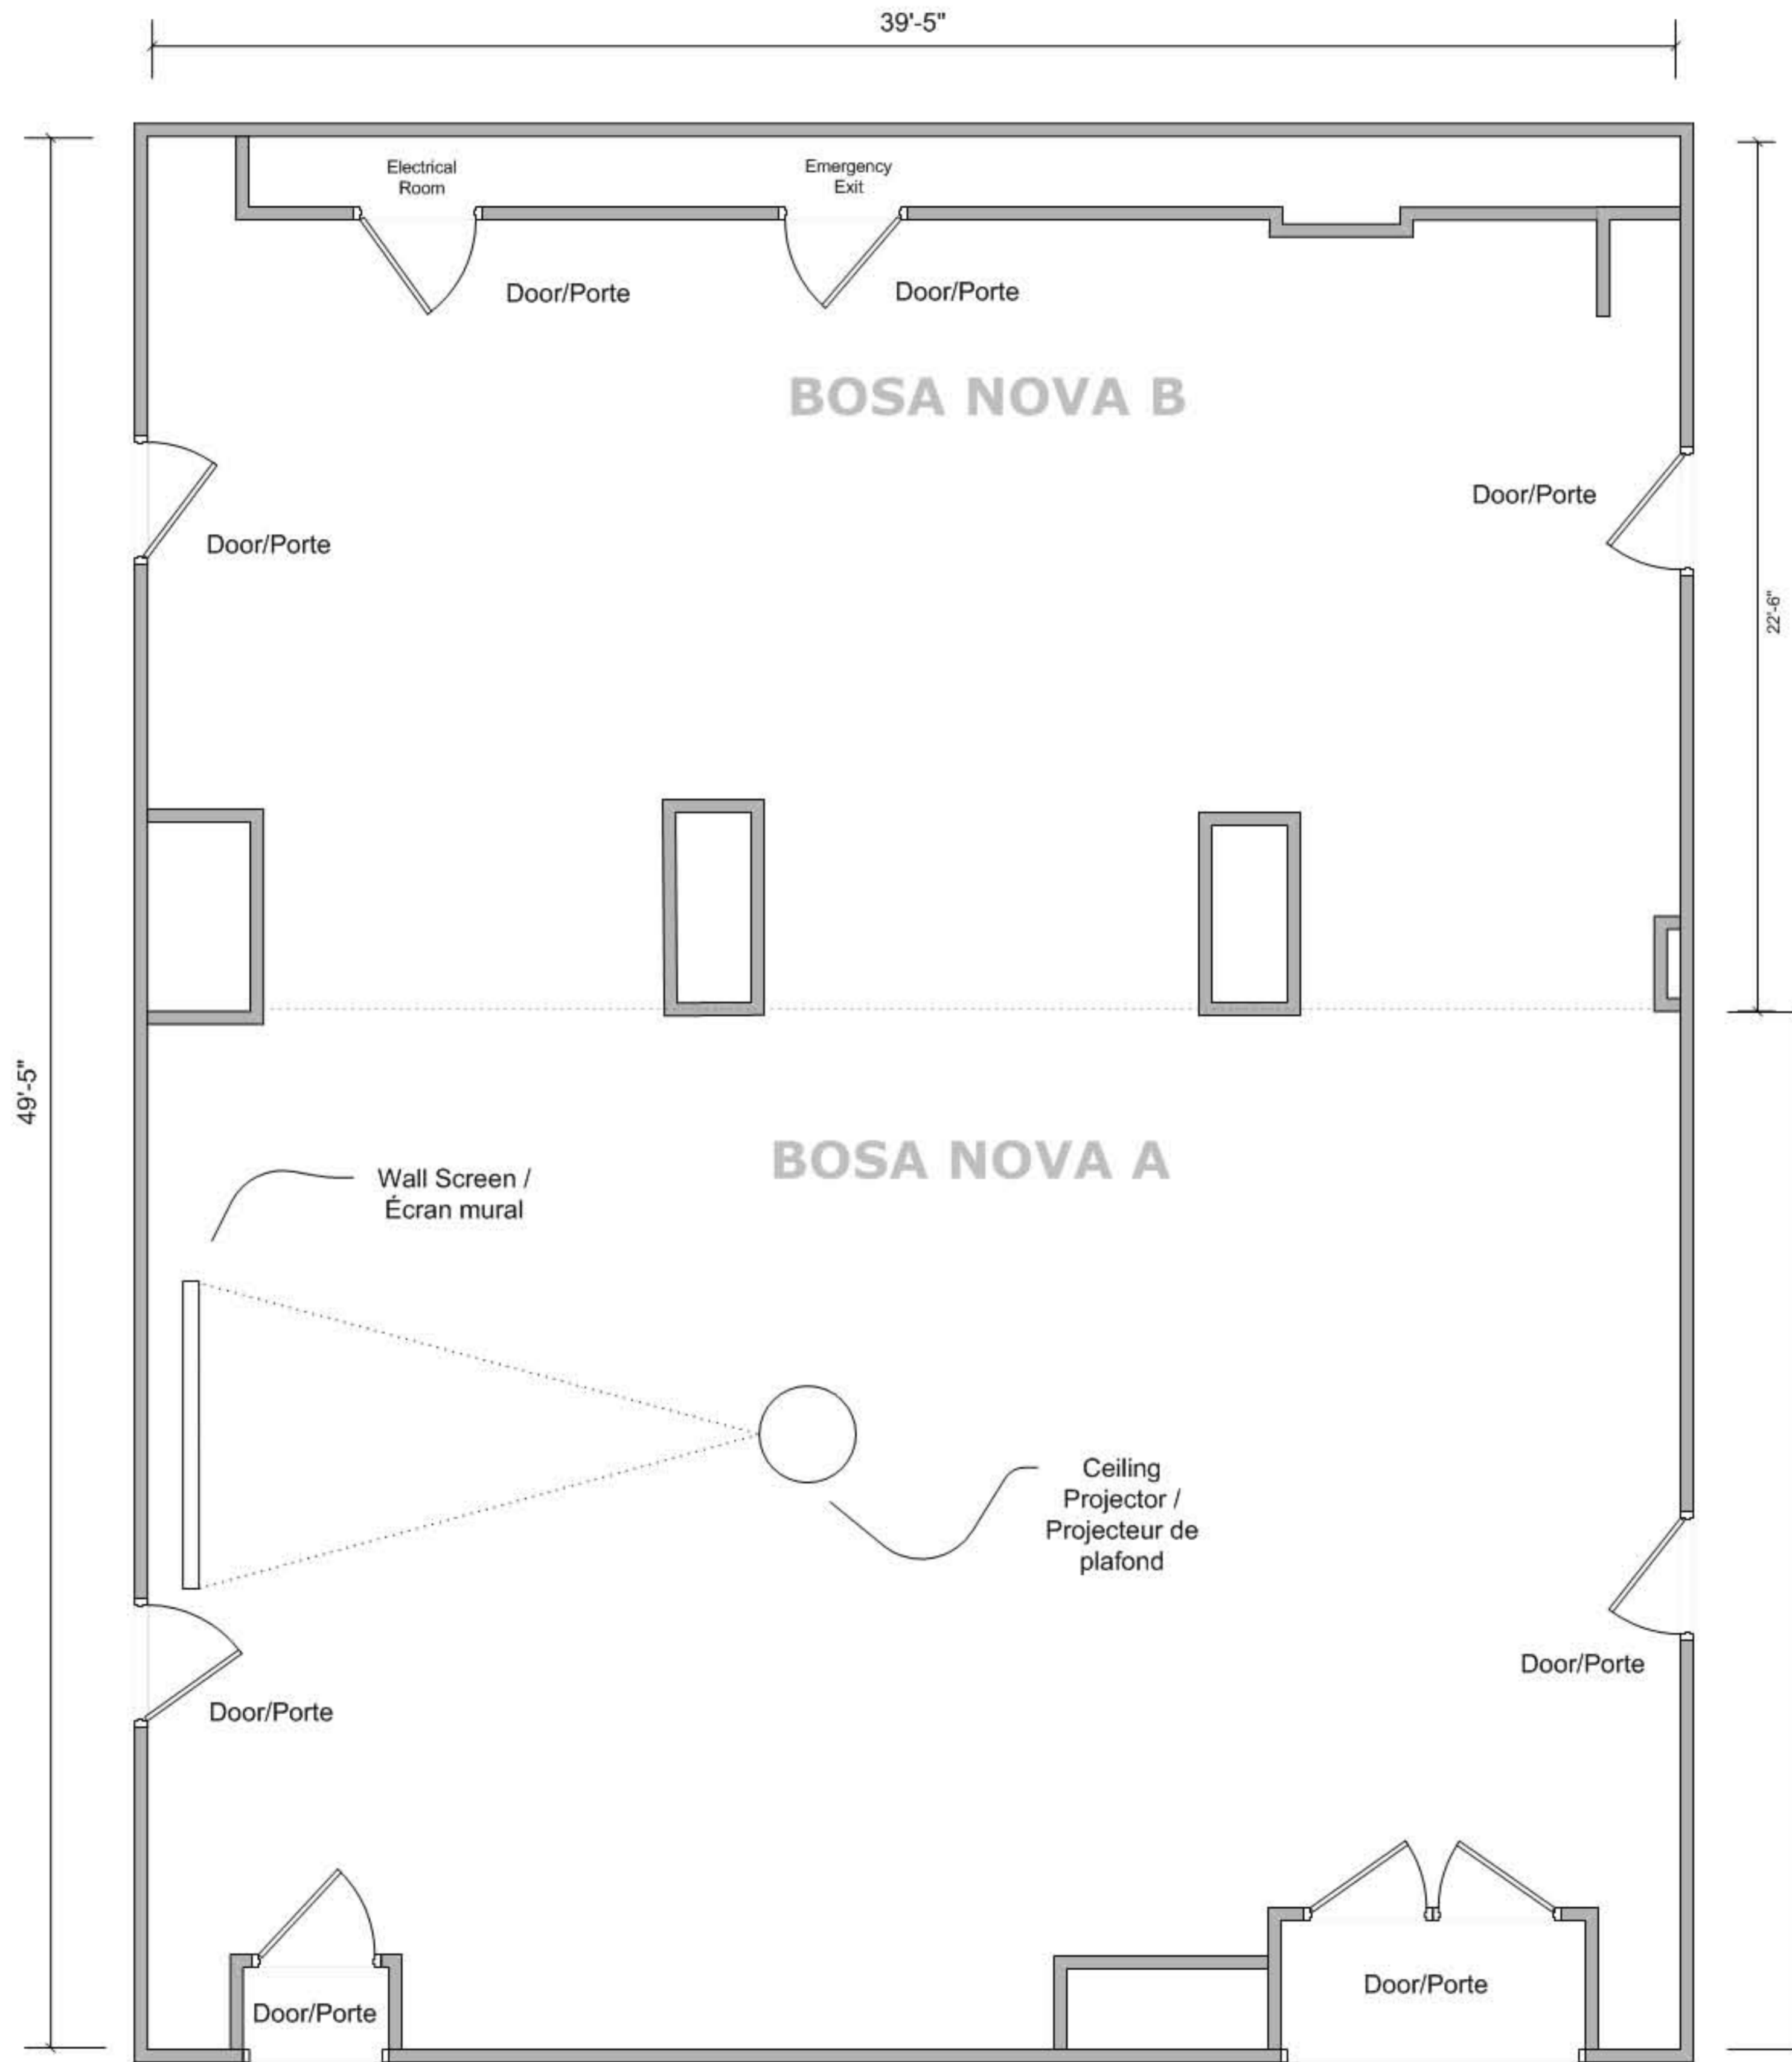

Hotel Place D'Armes – Salon Blues, Bosa Nova, Jazz
Information/Informations

Hotel Place D'Armes – Salon Blues Information/Informations

Hotel Place D'Armes – Salon Bosa Nova Information/Informations

Approx. Usable Space
Espace utilisable approx.

Bosa Nova A: 960 sq. ft./ pi2
Bosa Nova B: 585 sq. ft./ pi2
Bosa Nova AB: 1545 sq. ft./ pi2

Hotel Place D'Armes – Salon Fortifications Information/Informations

Rue
St-Jacques

Approx. Usable Space
Espace utilisable approx.

Fortifications: 483 sq. ft./
pi2

Scale: 1/48 : 1

0 ft. 2 ft. 4.8 in. 4 ft. 8 ft.

Hotel Place D'Armes – Salon Notre-Dame

Approx. Usable Space
Espace utilisable approx.

Fortifications: 525 sq. ft./

pi2

PSAV
PRESENTATION SERVICES

Scale: 1/48 : 1

0 ft. 2 ft. 4.8 in. 4 ft. 8 ft.

Hotel Place D'Armes – Salon Opera A/B

Scale: 1/48 = 1
0' 10' 20' 30' 40'

Hotel Place D'Armes – Salon Jazz Information/Informations

Approx. Usable Space
Espace utilisable approx.