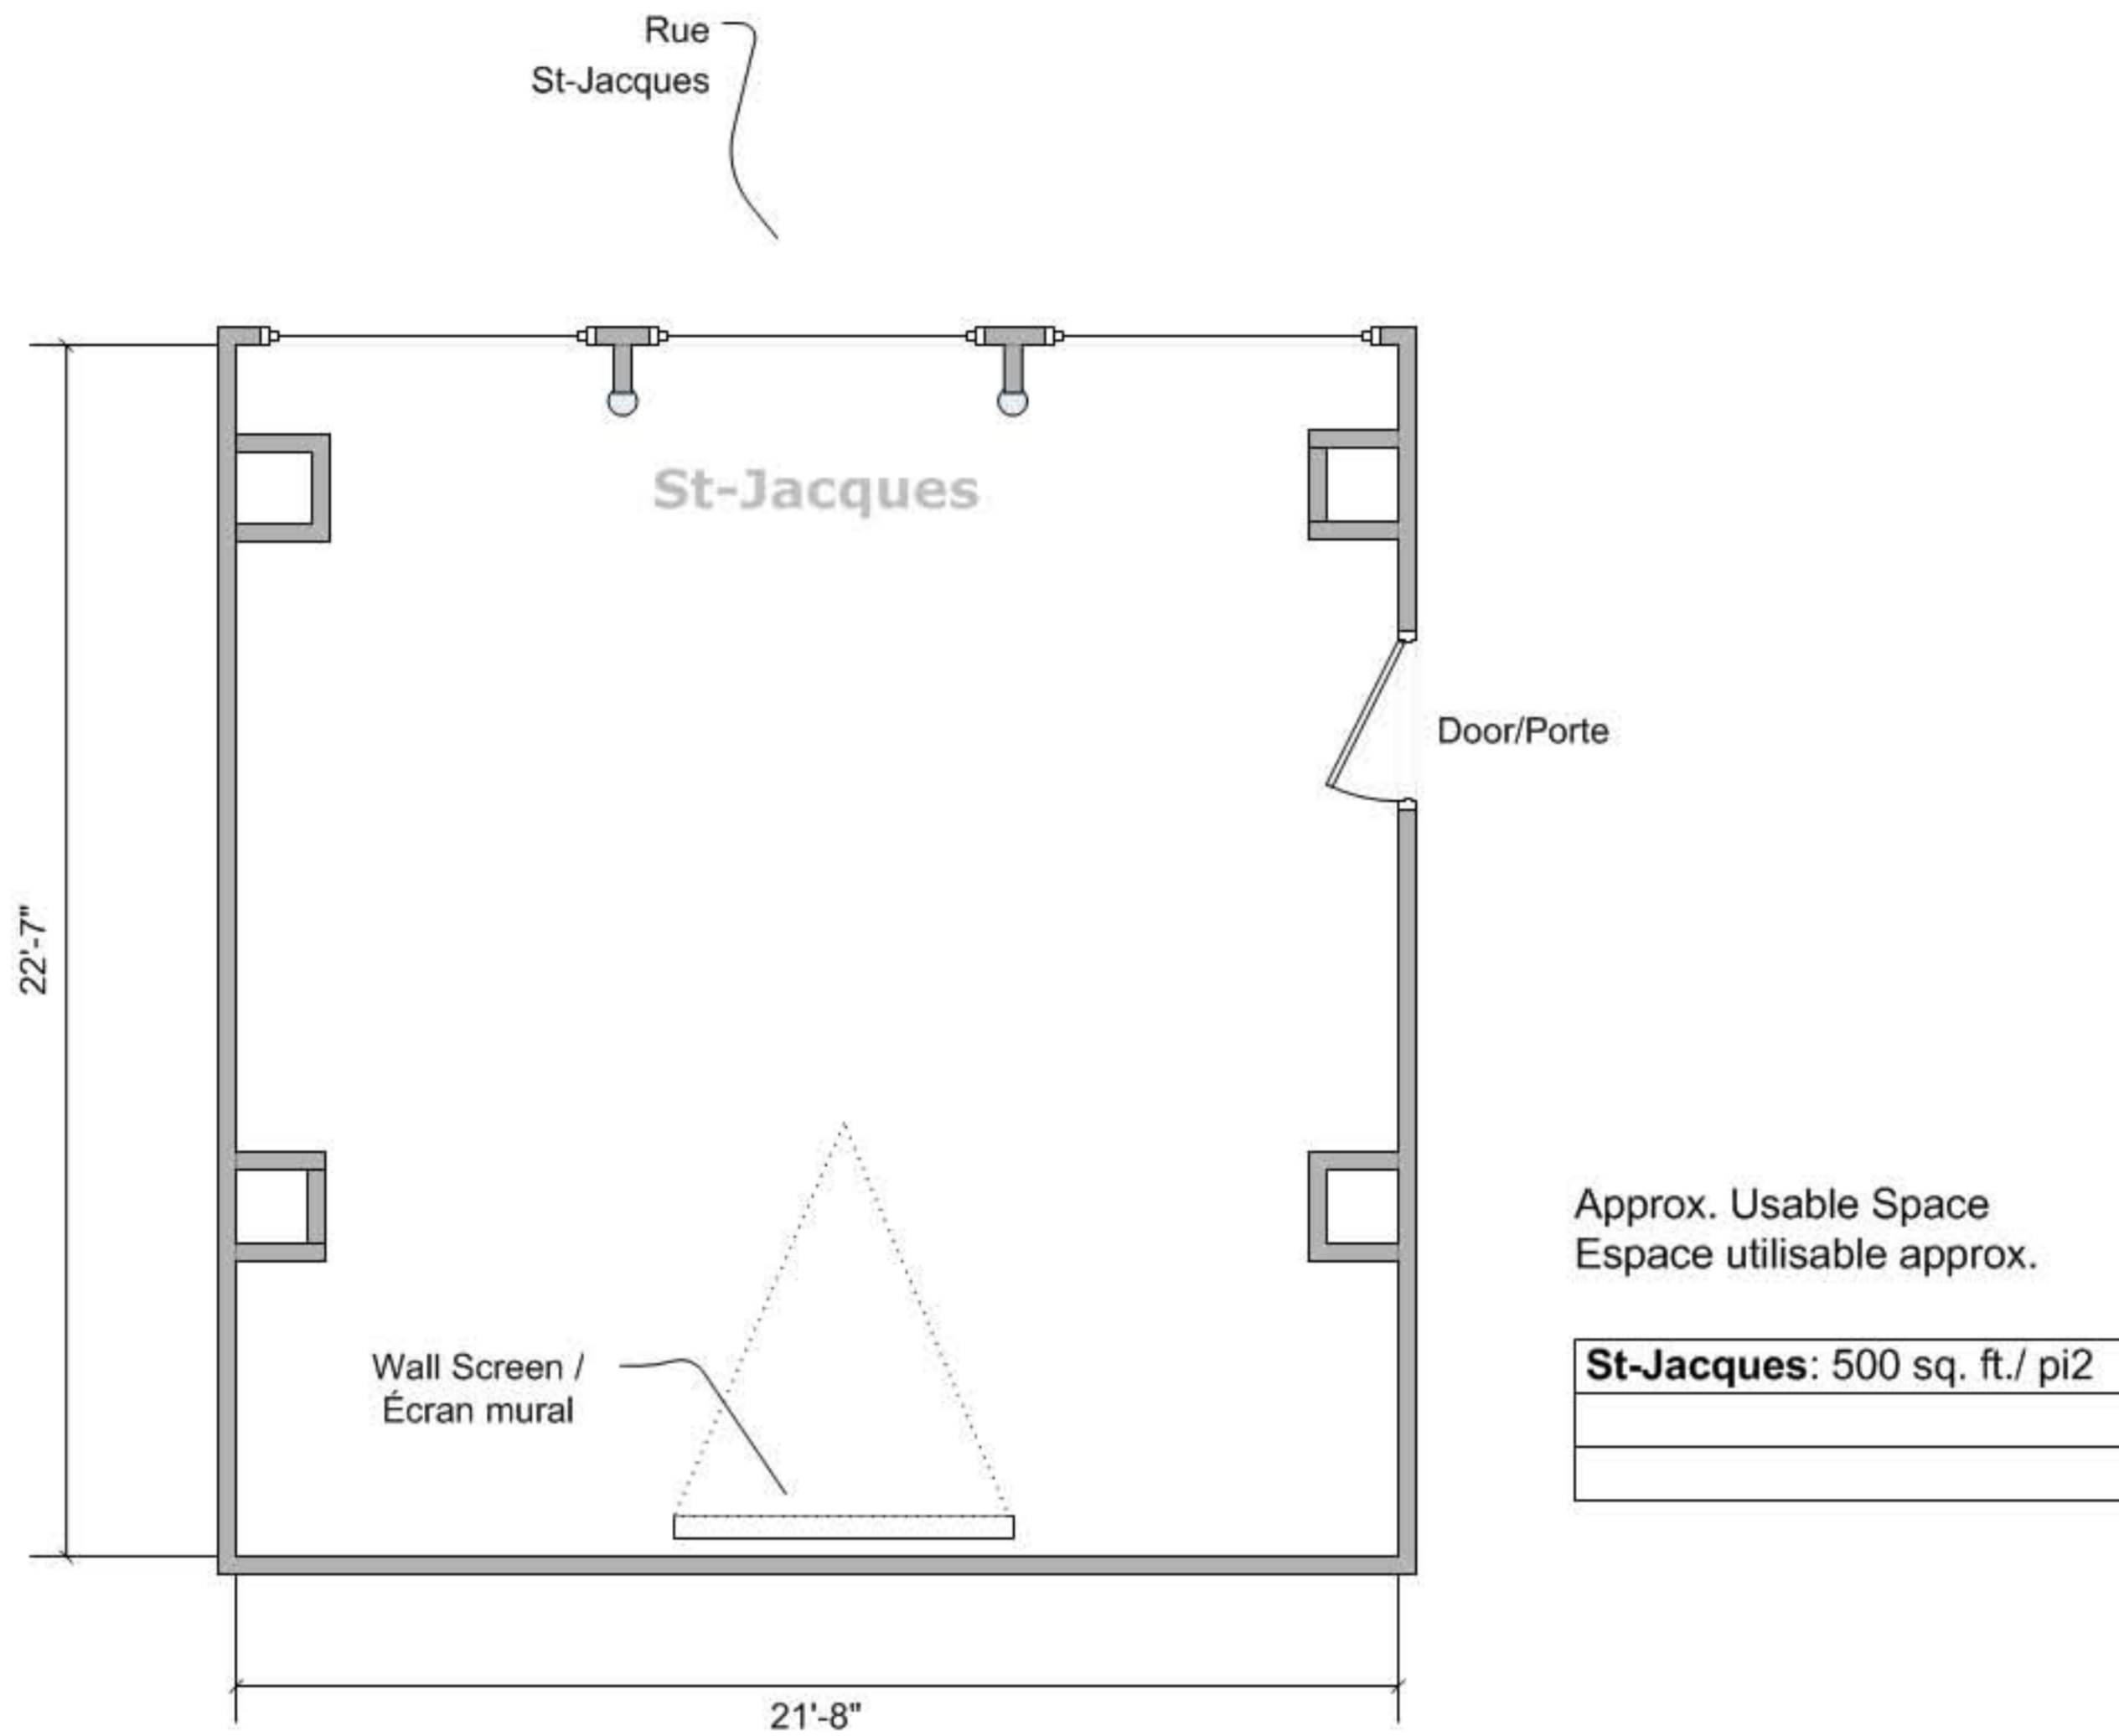

Bosa Nova A: 960 sq. ft./ pi2
Bosa Nova B: 585 sq. ft./ pi2
Bosa Nova AB: 1545 sq. ft./ pi2

Hotel Place D'Armes – Salon Fortifications Information/Informations

Rue
St-Jacques

Approx. Usable Space
Espace utilisable approx.

Fortifications: 483 sq. ft./
pi2

Scale: 1/48 : 1

0 ft. 2 ft. 4.8 in. 4 ft. 8 ft.

Hotel Place D'Armes – Salon Notre-Dame

Approx. Usable Space
Espace utilisable approx.

Fortifications: 525 sq. ft./

pi2

PSAV
PRESENTATION SERVICES

Scale: 1/48 : 1

0 ft. 2 ft. 4.8 in. 4 ft. 8 ft.

Hotel Place D'Armes – Salon Opera A/B

Scale: 1/48 = 1
0' 10' 20' 30' 40'

Hotel Place D'Armes – Salon Jazz Information/Informations

Approx. Usable Space
Espace utilisable approx.

Jazz : 968 sq. ft./ pi2

Hotel Place D'Armes – Salon St-Jacques Information/Informations

Hotel Place D'Armes – Salon Tango Information / Informations