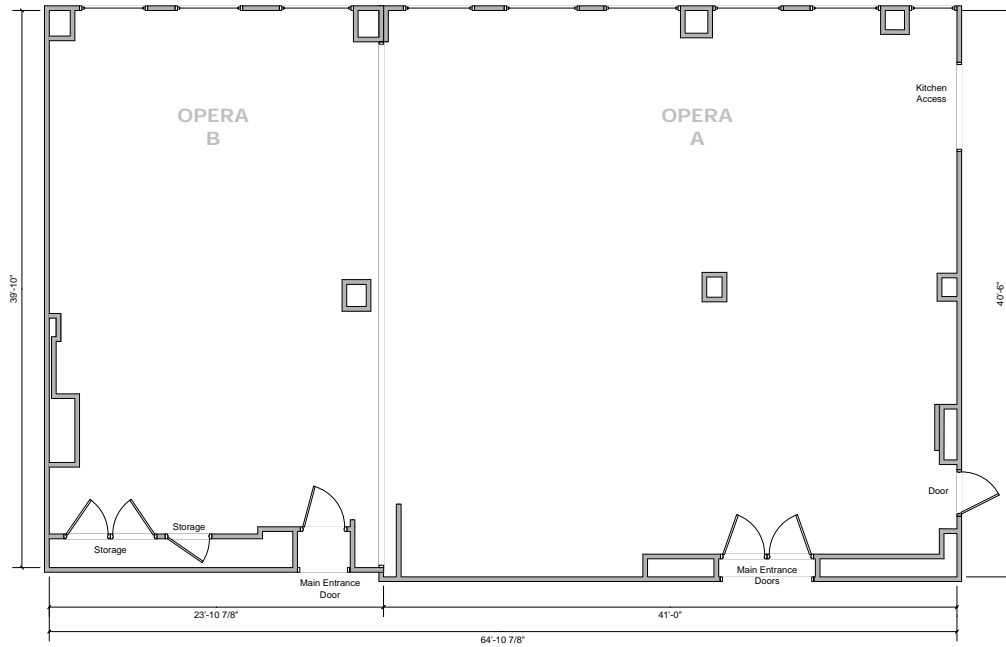

Hotel Place D'Armes – Salon Opera A/B

Scale: 1/48 = 1
0' 10' 20' 30' 40'